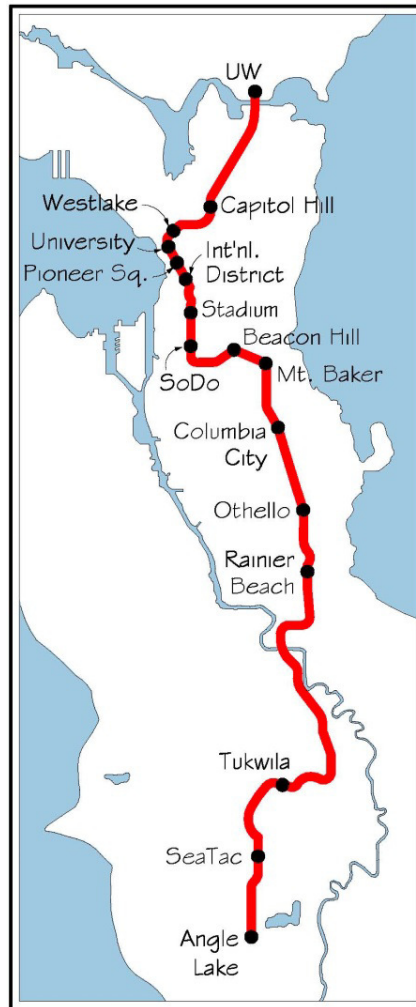

SoDo Light Rail Station – Y2413

Start Point: Shell Station 2461 4th Ave. S.
Walk directions – SoDo Station to Start Point:
Disembark the train and walk south to S. Lander St. Turn right and cross the bus lane. Walk one block and cross 4th Ave. S. Shell Station is on the corner.

Beacon Hill Light Rail Station – Y2415

Start Point: Red Apple Grocery 2701 Beacon Ave. S.
Walk directions – Beacon Hill Station to Start Point:
Disembark the train and take the elevator up to street level. Turn right and walk to the corner at S. Lander St. Turn left to cross S. Lander at the crosswalk. Grocery is on the corner. Ask for Start Box at Service Desk on right.

Columbia City Light Rail Station – Y2414

Start Point: All The Best Pet Care 4805 Rainier Ave. S.
Walk directions – Columbia City Station to Start Point:
Disembark the train and walk south to the Edmunds St. exit. Turn left and cross Martin Luther King. Walk 2 blocks to Rainier Ave. S. Turn left and walk a half-block to store.

Othello Light Rail Station – Y2467

Start Point: Le's Deli & Bakery 7100 MLK Jr. Way S.
Walk directions – Othello Station to Start Point:
Disembark the train and walk south to the Othello St. exit. Turn left and cross Martin Luther King. Turn right and cross Othello St. Bakery is on the corner.

Rainier Beach Light Rail Station – Y2466

Start Point: Vegetable Bin 8825 MLK Jr. Way S.
Walk directions – Rainier Beach Station to Start Point:
Disembark the train and walk north to the Henderson St. exit. Turn left and cross Martin Luther King. Turn right and cross Henderson St. Vegetable Bin is on the corner.

Tukwila Light Rail Station – Y2416

McMicken Heights – Y2652

Start Point: Arco Station 15252 International Blvd.
Walk directions – Tukwila Station to Start Point:
Disembark the train and take the escalators to street level. Turn left and cross the parking lot at the dedicated sidewalk. Go up the steps and turn left at the street (Southcenter Blvd.). At the light, turn right and cross Southcenter Blvd. Arco is on the corner.

Angle Lake Light Rail Station

Des Moines Creek Stroll – Y0605

Angle Lake Station Walk – Y2394

Start Point: 7-Eleven 20008 International Blvd.
Walk directions – Angle Lake Station to Start Point:
Disembark the train and take the elevator to street level. Cross 28th Ave. S. and Hwy 99. 7-Eleven is on the corner.