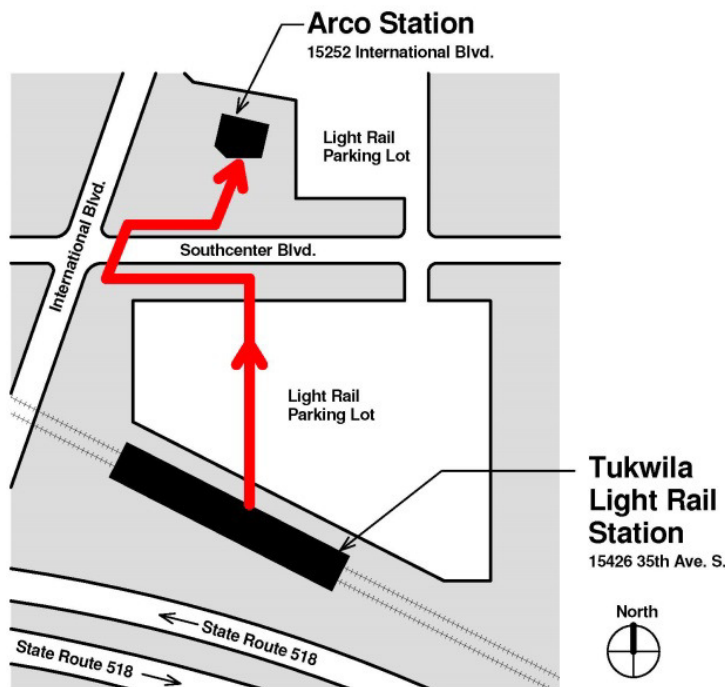

Disembark the train and look for escalators with the sign: “Exit / Broadway E. & E. John St. / Olive Way.”

Take that escalator up to street level. Cross Broadway, and turn right to cross E. John St. Walk 2-1/2 blocks to QFC store entry. Start box is to the right, at back of store, at Customer Service.

Columbia City Light Rail Station – Y2414

Start Point: All The Best Pet Care 4805 Rainier Ave. S.

Walk directions – Columbia City Station to Start Point:

Disembark the train and walk south to the Edmunds St. exit. Turn left and cross Martin Luther King. Walk 2 blocks to Rainier Ave. S. Turn left and walk a half-block to store. Store entry faces parking lot.

Disembark the train and walk north to Henderson St. Turn left and cross Martin Luther King. Turn right and cross Henderson St. Vegetable Bin is on the corner.

Tukwila Light Rail Station – Y2416

Start Point: Arco Station 15252 International Blvd.

Angle Lake Light Rail Station

Des Moines Creek Stroll – Y0605

Angle Lake Station Walk – Y2394

Start Point: Chevron Station 19923 International Blvd.

Walk directions – Angle Lake Station to Start Point:

Disembark the train and take the elevator to street level. Cross 28th Ave. S. Chevron is on the corner.