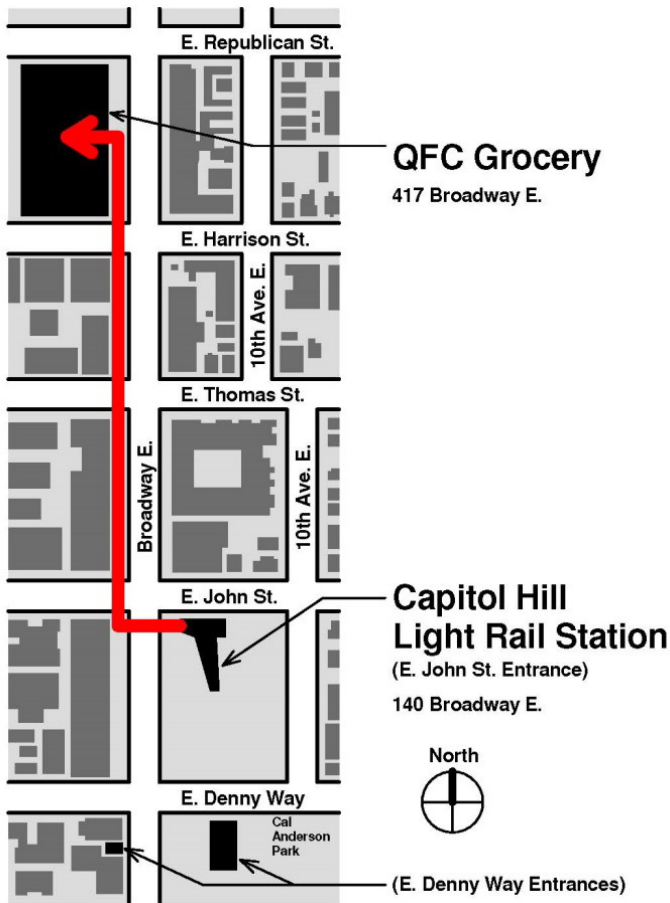

Walk Directions from LINK Light Rail Station to Start Point

Capitol Hill Light Rail Station

Ghost Walk – Y0814

Start Point: QFC Grocery 417 Broadway E.

Walk directions – Capitol Hill Station to Start Point:

Disembark the train and look for escalators with the sign: “Exit / Broadway E. & E. John St. / Olive Way.”

Take that escalator up to street level. Cross Broadway, and turn right to cross E. John St. Walk 2-1/2 blocks to QFC store entry. Start box is to the right, at back of store, at Customer Service.

International District Light Rail Station

Downtown / Waterfront – Y0011

Start Point: Bartell Drugs 400 S. Jackson St.

Walk directions – Intn’l District Station to Start Point:

Disembark the train and exit the station at the north end (SB riders turn right, NB riders turn left). Take the escalator up to street level. Walk straight to S. Jackson St. Cross Jackson and turn left to walk 1 block to 4th Ave. S. Bartells is on the corner of 4th & Jackson.

Columbia City Light Rail Station – Y2414

Start Point: All The Best Pet Care 4805 Rainier Ave. S.

Walk directions – Columbia City Station to Start Point:

Disembark the train and walk south to the Edmunds St. exit. Turn left and cross Martin Luther King. Walk 2 blocks to Rainier Ave. S. Turn left and walk a half-block to store. Store entry faces parking lot.