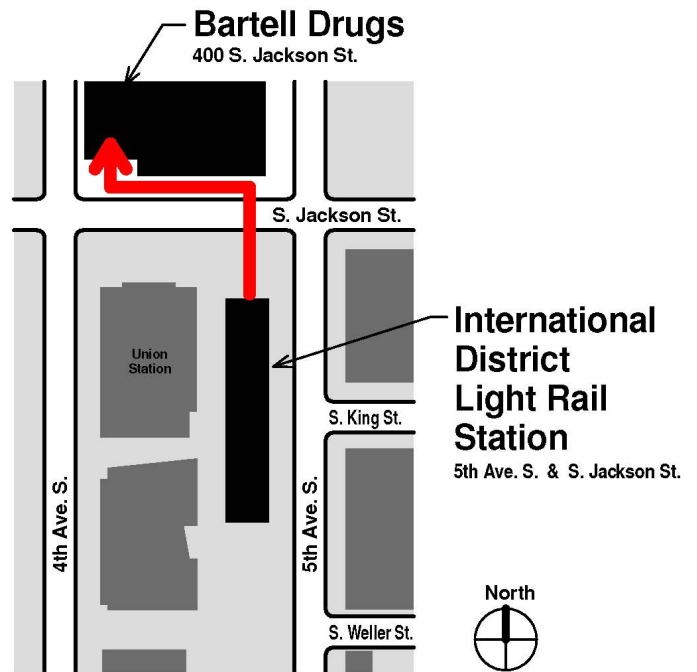

Walk Directions from LINK Light Rail Station to Start Point

Capitol Hill Light Rail Station

Ghost Walk – Y0814

Start Point: QFC Grocery 417 Broadway E.

Walk directions – Capitol Hill Station to Start Point:

Disembark the train and look for escalators with the sign: “Exit / Broadway E. & E. John St. / Olive Way.”

Take that escalator up to street level. Cross Broadway, and turn right to cross E. John St. Walk 2-1/2 blocks to QFC store entry. Start box is to the right, at back of store, at Customer Service.

International District Light Rail Station

Downtown / Waterfront – Y0011

Start Point: Bartell Drugs 400 S. Jackson St.

Walk directions – Intn’l District Station to Start Point:

Disembark the train and exit the station at the north end (SB riders turn right, NB riders turn left). Take the escalator up to street level. Walk straight to S. Jackson St. Cross Jackson and turn left to walk 1 block to 4th Ave. S. Bartells is on the corner of 4th & Jackson.

Columbia City Light Rail Station – Y2414

Start Point: All The Best Pet Care 4805 Rainier Ave. S.

Walk directions – Columbia City Station to Start Point:

Disembark the train and walk south to the Edmunds St. exit. Turn left and cross Martin Luther King. Walk 2 blocks to Rainier Ave. S. Turn left and walk a half-block to store. Store entry faces parking lot.