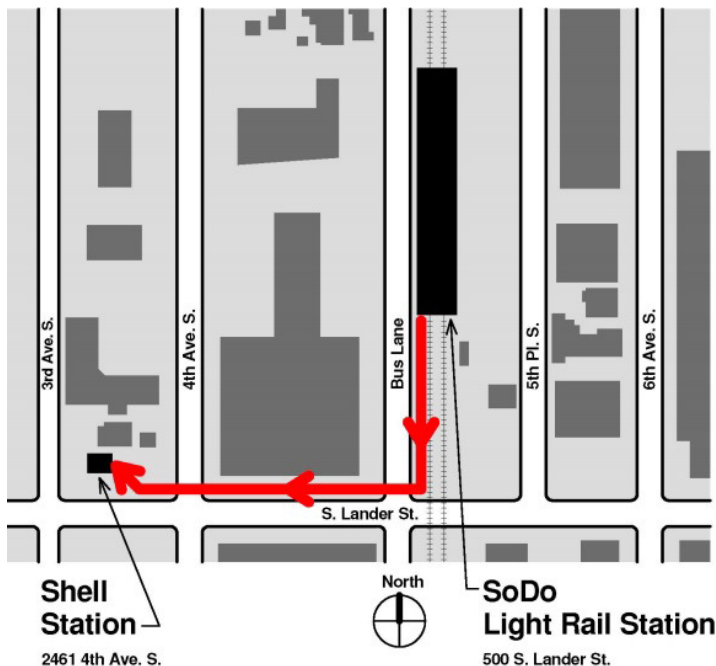

Disembark the train and look for escalators with the sign: “Exit / Broadway E. & E. John St. / Olive Way.”

Take that escalator up to street level. Cross Broadway, and turn right to cross E. John St. Walk 2-1/2 blocks to QFC store entry. Start box is to the right, at back of store, at Customer Service.

International District Light Rail Station

Downtown / Waterfront – Y0011

Start Point: Bartell Drugs 400 S. Jackson St.

Walk directions – Intn’l District Station to Start Point:

Disembark the train and exit the station at the north end (SB riders turn right, NB riders turn left). Take the escalator up to street level. Walk straight to S. Jackson St. Cross Jackson and turn left to walk 1 block to 4th Ave. S. Bartells is on the corner of 4th & Jackson.

Walk Directions from LINK Light Rail Station to Start Point

SoDo Light Rail Station – Y2413

Start Point: Shell Station 2461 4th Ave. S.

Walk directions – SoDo Station to Start Point:

Disembark the train and walk south to S. Lander St. Turn right and cross the bus lane. Walk one block and cross 4th Ave. S. Shell Station is on the corner.

Columbia City Light Rail Station – Y2414

Start Point: All The Best Pet Care 4805 Rainier Ave. S.

Walk directions – Columbia City Station to Start Point:

Disembark the train and walk south to the Edmunds St. exit. Turn left and cross Martin Luther King. Walk 2 blocks to Rainier Ave. S. Turn left and walk a half-block to store. Store entry faces parking lot.