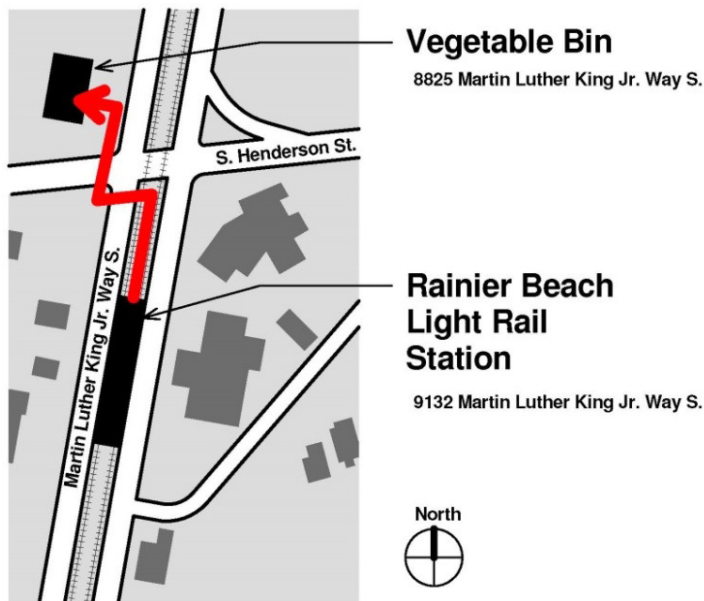

Walk Directions from LINK Light Rail Station to Start Point

Rainier Beach Light Rail Station – Y2466

Start Point: Vegetable Bin 8825 MLK Jr. Way S.

Walk directions – Rainier Beach Station to Start Point:

Disembark the train and walk north to Henderson St. Turn left and cross Martin Luther King. Turn right and cross Henderson St. Vegetable Bin is on the corner.