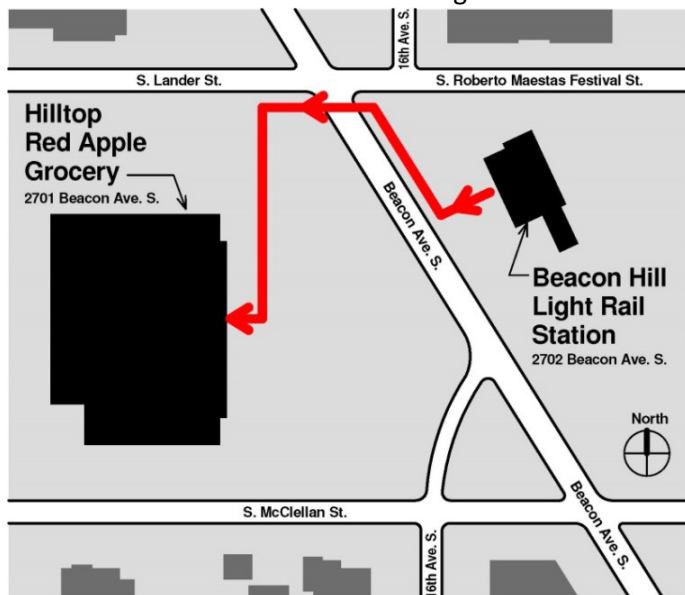

Disembark the train and look for escalators with the sign: “Exit / Broadway E. & E. John St. / Olive Way.”

Take that escalator up to street level. Cross Broadway, and turn right to cross E. John St. Walk 2-1/2 blocks to QFC store entry. Start box is to the right, at back of store, at Customer Service.

International District Light Rail Station

Downtown / Waterfront – Y0011

Start Point: Bartell Drugs 400 S. Jackson St.

Walk directions – Intn’l District Station to Start Point:

Disembark the train and exit the station at the north end (SB riders turn right, NB riders turn left). Take the escalator up to street level. Walk straight to S. Jackson St. Cross Jackson and turn left to walk 1 block to 4th Ave. S. Bartells is on the corner of 4th & Jackson.

Columbia City Light Rail Station – Y2414

Start Point: All The Best Pet Care 4805 Rainier Ave. S.

Walk directions – Columbia City Station to Start Point:

Disembark the train and walk south to the Edmunds St. exit. Turn left and cross Martin Luther King. Walk 2 blocks to Rainier Ave. S. Turn left and walk a half-block to store. Store entry faces parking lot.

Beacon Hill Light Rail Station – Y2415

Start Point: Red Apple Grocery 2701 Beacon Ave. S.

Walk directions – Beacon Hill Station to Start Point:

Disembark the train and take the elevator up to street level. Turn right and walk to the corner at S. Lander St. Turn left to cross S. Lander at the crosswalk. Turn left and cross the parking lot to the front door of the store. Ask for Start Box at Service Desk on right.