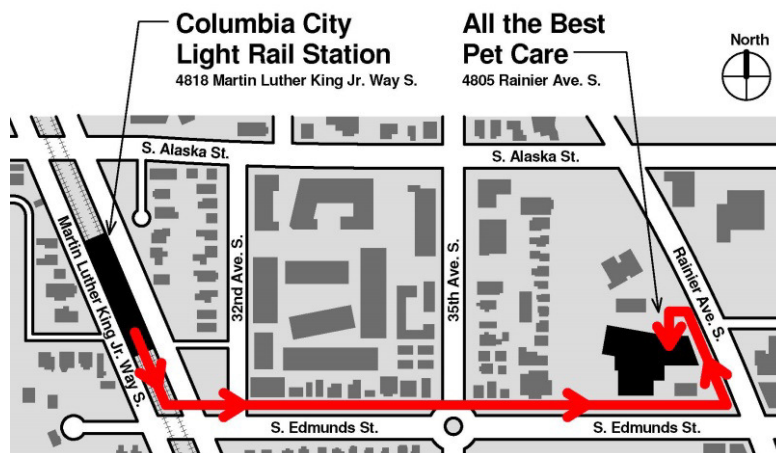

Disembark the train and look for escalators with the sign: “Exit / Broadway E. & E. John St. / Olive Way.”

Take that escalator up to street level. Cross Broadway, and turn right to cross E. John St. Walk 2-1/2 blocks to QFC store entry. Start box is to the right, at back of store, at Customer Service.

International District Light Rail Station

Downtown / Waterfront – Y0011

Start Point: Bartell Drugs 400 S. Jackson St.

Walk directions – Intn’l District Station to Start Point:

Disembark the train and exit the station at the north end (SB riders turn right, NB riders turn left). Take the escalator up to street level. Walk straight to S. Jackson St. Cross Jackson and turn left to walk 1 block to 4th Ave. S. Bartells is on the corner of 4th & Jackson.

Walk Directions from LINK Light Rail Station to Start Point

SoDo Light Rail Station – Y2413

Start Point: Shell Station 2461 4th Ave. S.

Walk directions – SoDo Station to Start Point:

Disembark the train and walk south to S. Lander St. Turn right and cross the bus lane. Walk one block and cross 4th Ave. S. Shell Station is on the corner.

Columbia City Light Rail Station – Y2414

Start Point: All The Best Pet Care 4805 Rainier Ave. S.

Walk directions – Columbia City Station to Start Point:

Disembark the train and walk south to the Edmunds St. exit. Turn left and cross Martin Luther King. Walk 2 blocks to Rainier Ave. S. Turn left and walk a half-block to store. Store entry faces parking lot.