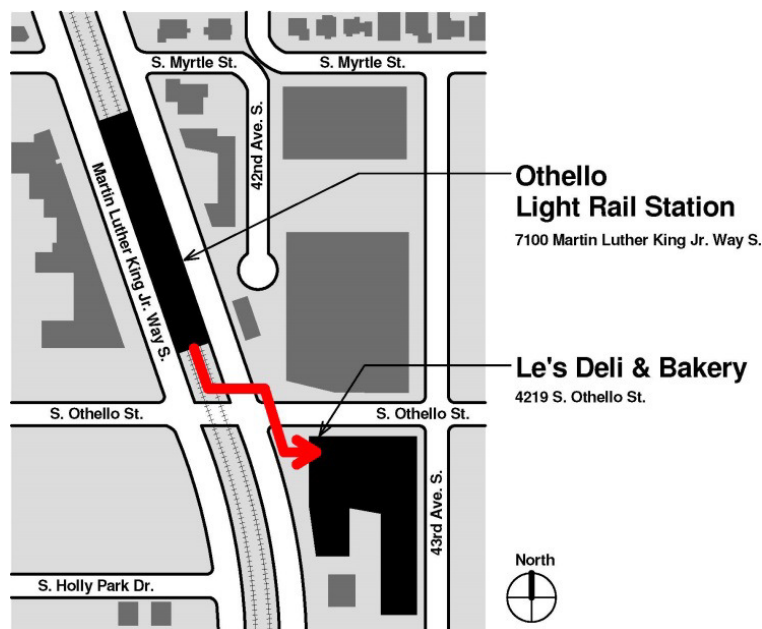

Walk Directions from LINK Light Rail Station to Start Point

SoDo Light Rail Station – Y2413

Start Point: Shell Station 2461 4th Ave. S.

Walk directions – SoDo Station to Start Point:

Disembark the train and walk south to S. Lander St. Turn right and cross the bus lane. Walk one block and cross 4th Ave. S. Shell Station is on the corner.

Columbia City Light Rail Station – Y2414

Start Point: All The Best Pet Care 4805 Rainier Ave. S.

Walk directions – Columbia City Station to Start Point:

Disembark the train and walk south to the Edmunds St. exit. Turn left and cross Martin Luther King. Walk 2 blocks to Rainier Ave. S. Turn left and walk a half-block to store. Store entry faces parking lot.

Beacon Hill Light Rail Station – Y2415

Start Point: Red Apple Grocery 2701 Beacon Ave. S.

Walk directions – Beacon Hill Station to Start Point:

Disembark the train and take the elevator up to street level. Turn right and walk to the corner at S. Lander St. Turn left to cross S. Lander at the crosswalk. Turn left and cross the parking lot to the front door of the store. Ask for Start Box at Service Desk on right.

Othello Light Rail Station – Y2467

Start Point: Le's Deli & Bakery 7100 MLK Jr. Way S.

Walk directions – Othello Station to Start Point:

Disembark the train and walk south to Othello St. Turn left and cross Martin Luther King. Turn right and cross Othello St. Bakery is on the corner.