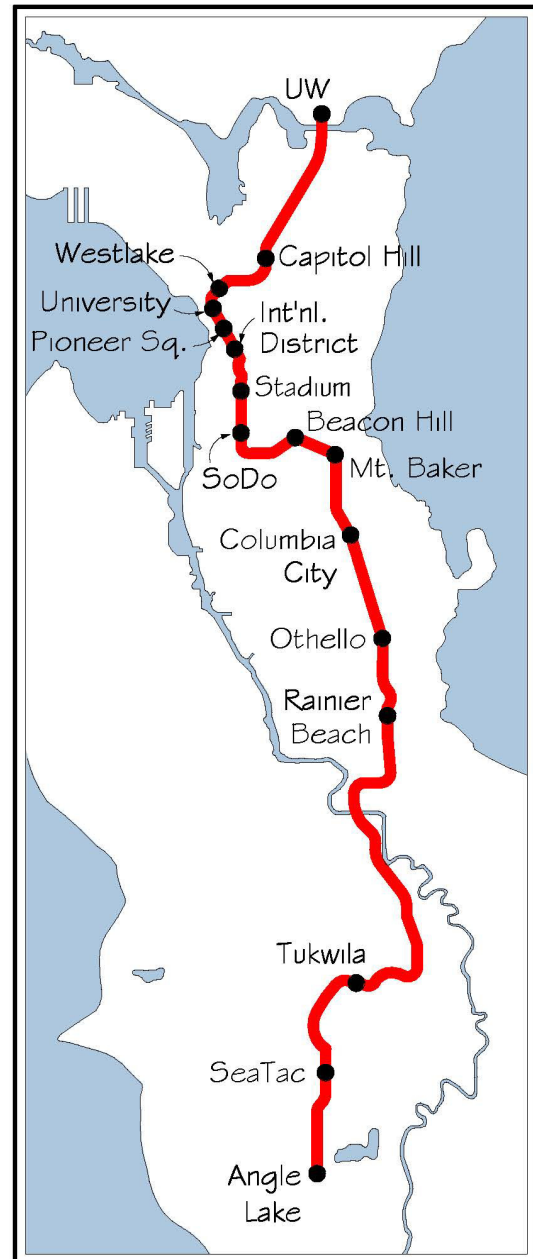

Disembark the train and walk south to S. Lander St.

Turn right and cross the bus lane. Walk one block and cross 4th Ave. S. Shell Station is on the corner.

Beacon Hill Light Rail Station – Y2415

Start Point: Red Apple Grocery 2701 Beacon Ave. S.

Walk directions – Beacon Hill Station to Start Point:

Disembark the train and take the elevator up to street level.

Turn right and walk to the corner at S. Lander St. Turn left to cross S. Lander at the crosswalk. Grocery is on the corner. Ask for Start Box at Service Desk on right.

Columbia City Light Rail Station – Y2414

Start Point: All The Best Pet Care 4805 Rainier Ave. S.

Walk directions – Columbia City Station to Start Point:

Disembark the train and walk south to the Edmunds St. exit.

Turn left and cross Martin Luther King. Walk 2 blocks to Rainier Ave. S. Turn left and walk a half-block to store.

Othello Light Rail Station – Y2467

Start Point: Le’s Deli & Bakery 7100 MLK Jr. Way S.

Walk directions – Othello Station to Start Point:

Disembark the train and walk south to the Othello St. exit.

Turn left and cross Martin Luther King. Turn right and cross Othello St. Bakery is on the corner.

Rainier Beach Light Rail Station – Y2466

Start Point: Vegetable Bin 8825 MLK Jr. Way S.

Walk directions – Rainier Beach Station to Start Point:

Disembark the train and walk north to the Henderson St. exit.

Turn left and cross Martin Luther King. Turn right and cross Henderson St. Vegetable Bin is on the corner.

Tukwila Light Rail Station – Y2416

Start Point: Arco Station 15252 International Blvd.

Walk directions – Tukwila Station to Start Point:

Disembark the train and take the escalators to street level.

Turn left and cross the parking lot at the dedicated sidewalk.

Go up the steps and turn left at the street (Southcenter Blvd.).

At the light, turn right and cross Southcenter Blvd.

Arco is on the corner.

Angle Lake Light Rail Station

Des Moines Creek Stroll – Y0605

Angle Lake Station Walk – Y2394

Start Point: Chevron Station 19923 International Blvd.

Walk directions – Angle Lake Station to Start Point:

Disembark the train and take the elevator to street level.

Cross 28th Ave. S. Chevron is on the corner.